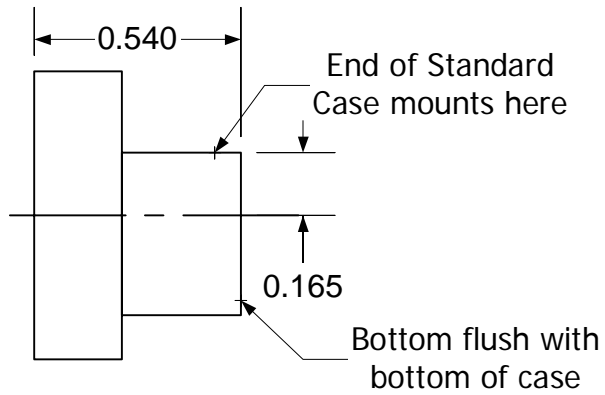

Waveguide Connector Options

WR-42

WR-28

WR-22/19

4X 4-40 UNC-2B Thru

Other Waveguide sized available upon request.
Square versions of WR22 and WR19 available.

Dimensions in Inches