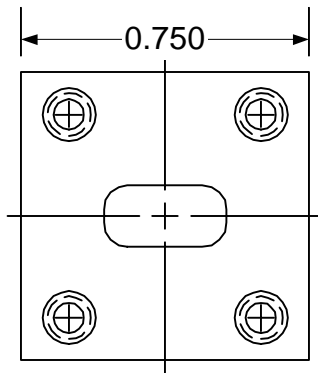

Waveguide Connector Options

WR-42

WR-28

WR-22/19

4X 4-40 UNC-2B Thru

Other Waveguide sized available upon request.
Square versions of WR22 and WR19 available.

Dimensions in Inches