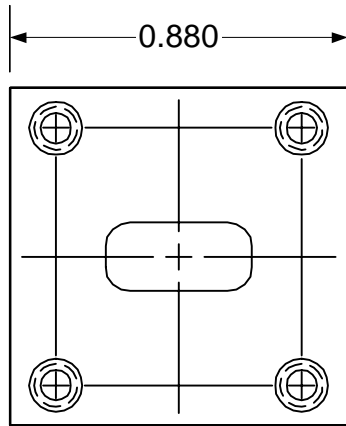

Waveguide Connector Options

WR-42

WR-28

WR-22/19

4X 4-40 UNC-2B Thru

Other Waveguide sized available upon request.
Square versions of WR22 and WR19 available.

Dimensions in Inches