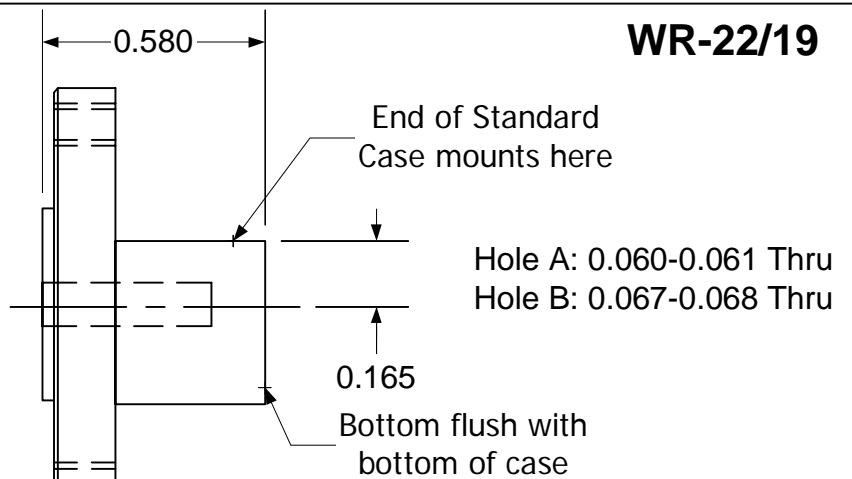

Waveguide Connector Options

WR-42

WR-28

WR-22/19

4X 4-40 UNC-2B Thru

Other Waveguide sized available upon request.
Square versions of WR22 and WR19 available.

Dimensions in Inches