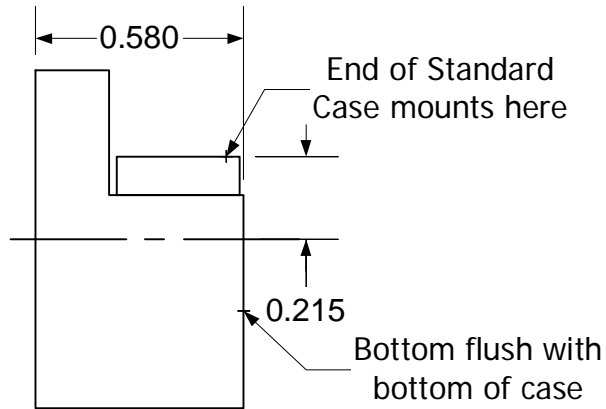

Waveguide Connector Options

WR-42

WR-28

WR-22/19

4X 4-40 UNC-2B Thru

Other Waveguide sized available upon request.
Square versions of WR22 and WR19 available.

Dimensions in Inches