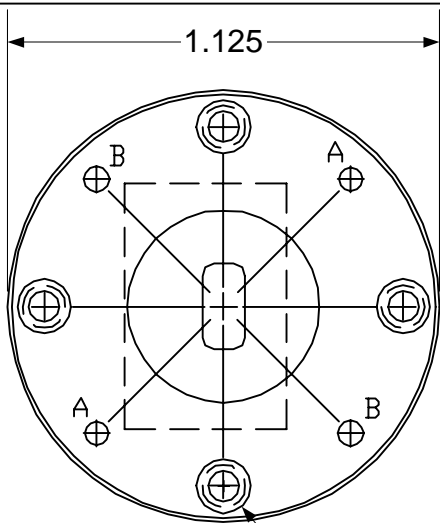

Waveguide Connector Options

WR-42

WR-28

WR-22/19

4X 4-40 UNC-2B Thru

Other Waveguide sized available upon request.
Square versions of WR22 and WR19 available.

Dimensions in Inches